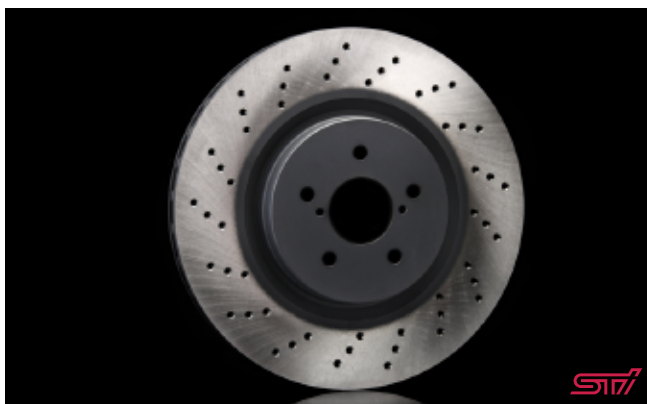

# LEVORG ACCESSORIES

(FRONT)

(REAR)

PARTS & LABOR

\$2,884 \$2,451 (FRONT)  
\$3,100 \$2,635 (REAR)

STI BRAKE PAD SET

PARTS & LABOR

\$6,794 \$5,775 (FRONT)  
\$6,048 \$5,141 (REAR)