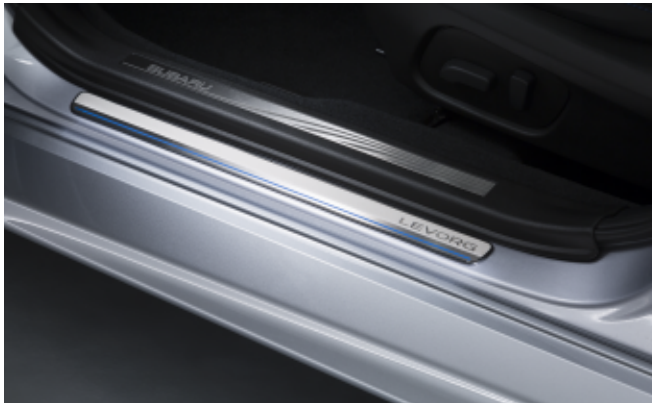

# LEVORG ACCESSORIES

SPORT FRONT MASK

PARTS & LABOR  
~~\$6,596~~ \$5,607

REAR BUMPER SPOILER

PARTS & LABOR  
~~\$13,258~~ \$11,269

REAR HATCH SPOILER

PARTS & LABOR  
~~\$6,669~~ \$5,669

SIDE SILL PLATE FOR 4 PCS