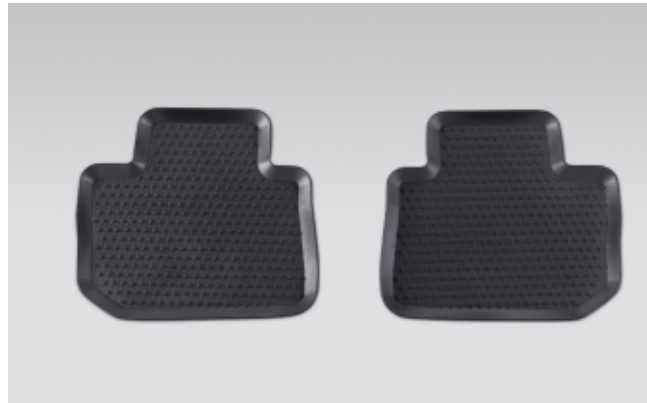

RUBBER MAT SET FOR 2 PCS
(REAR SET)

PARTS & LABOR
~~$446~~ $379